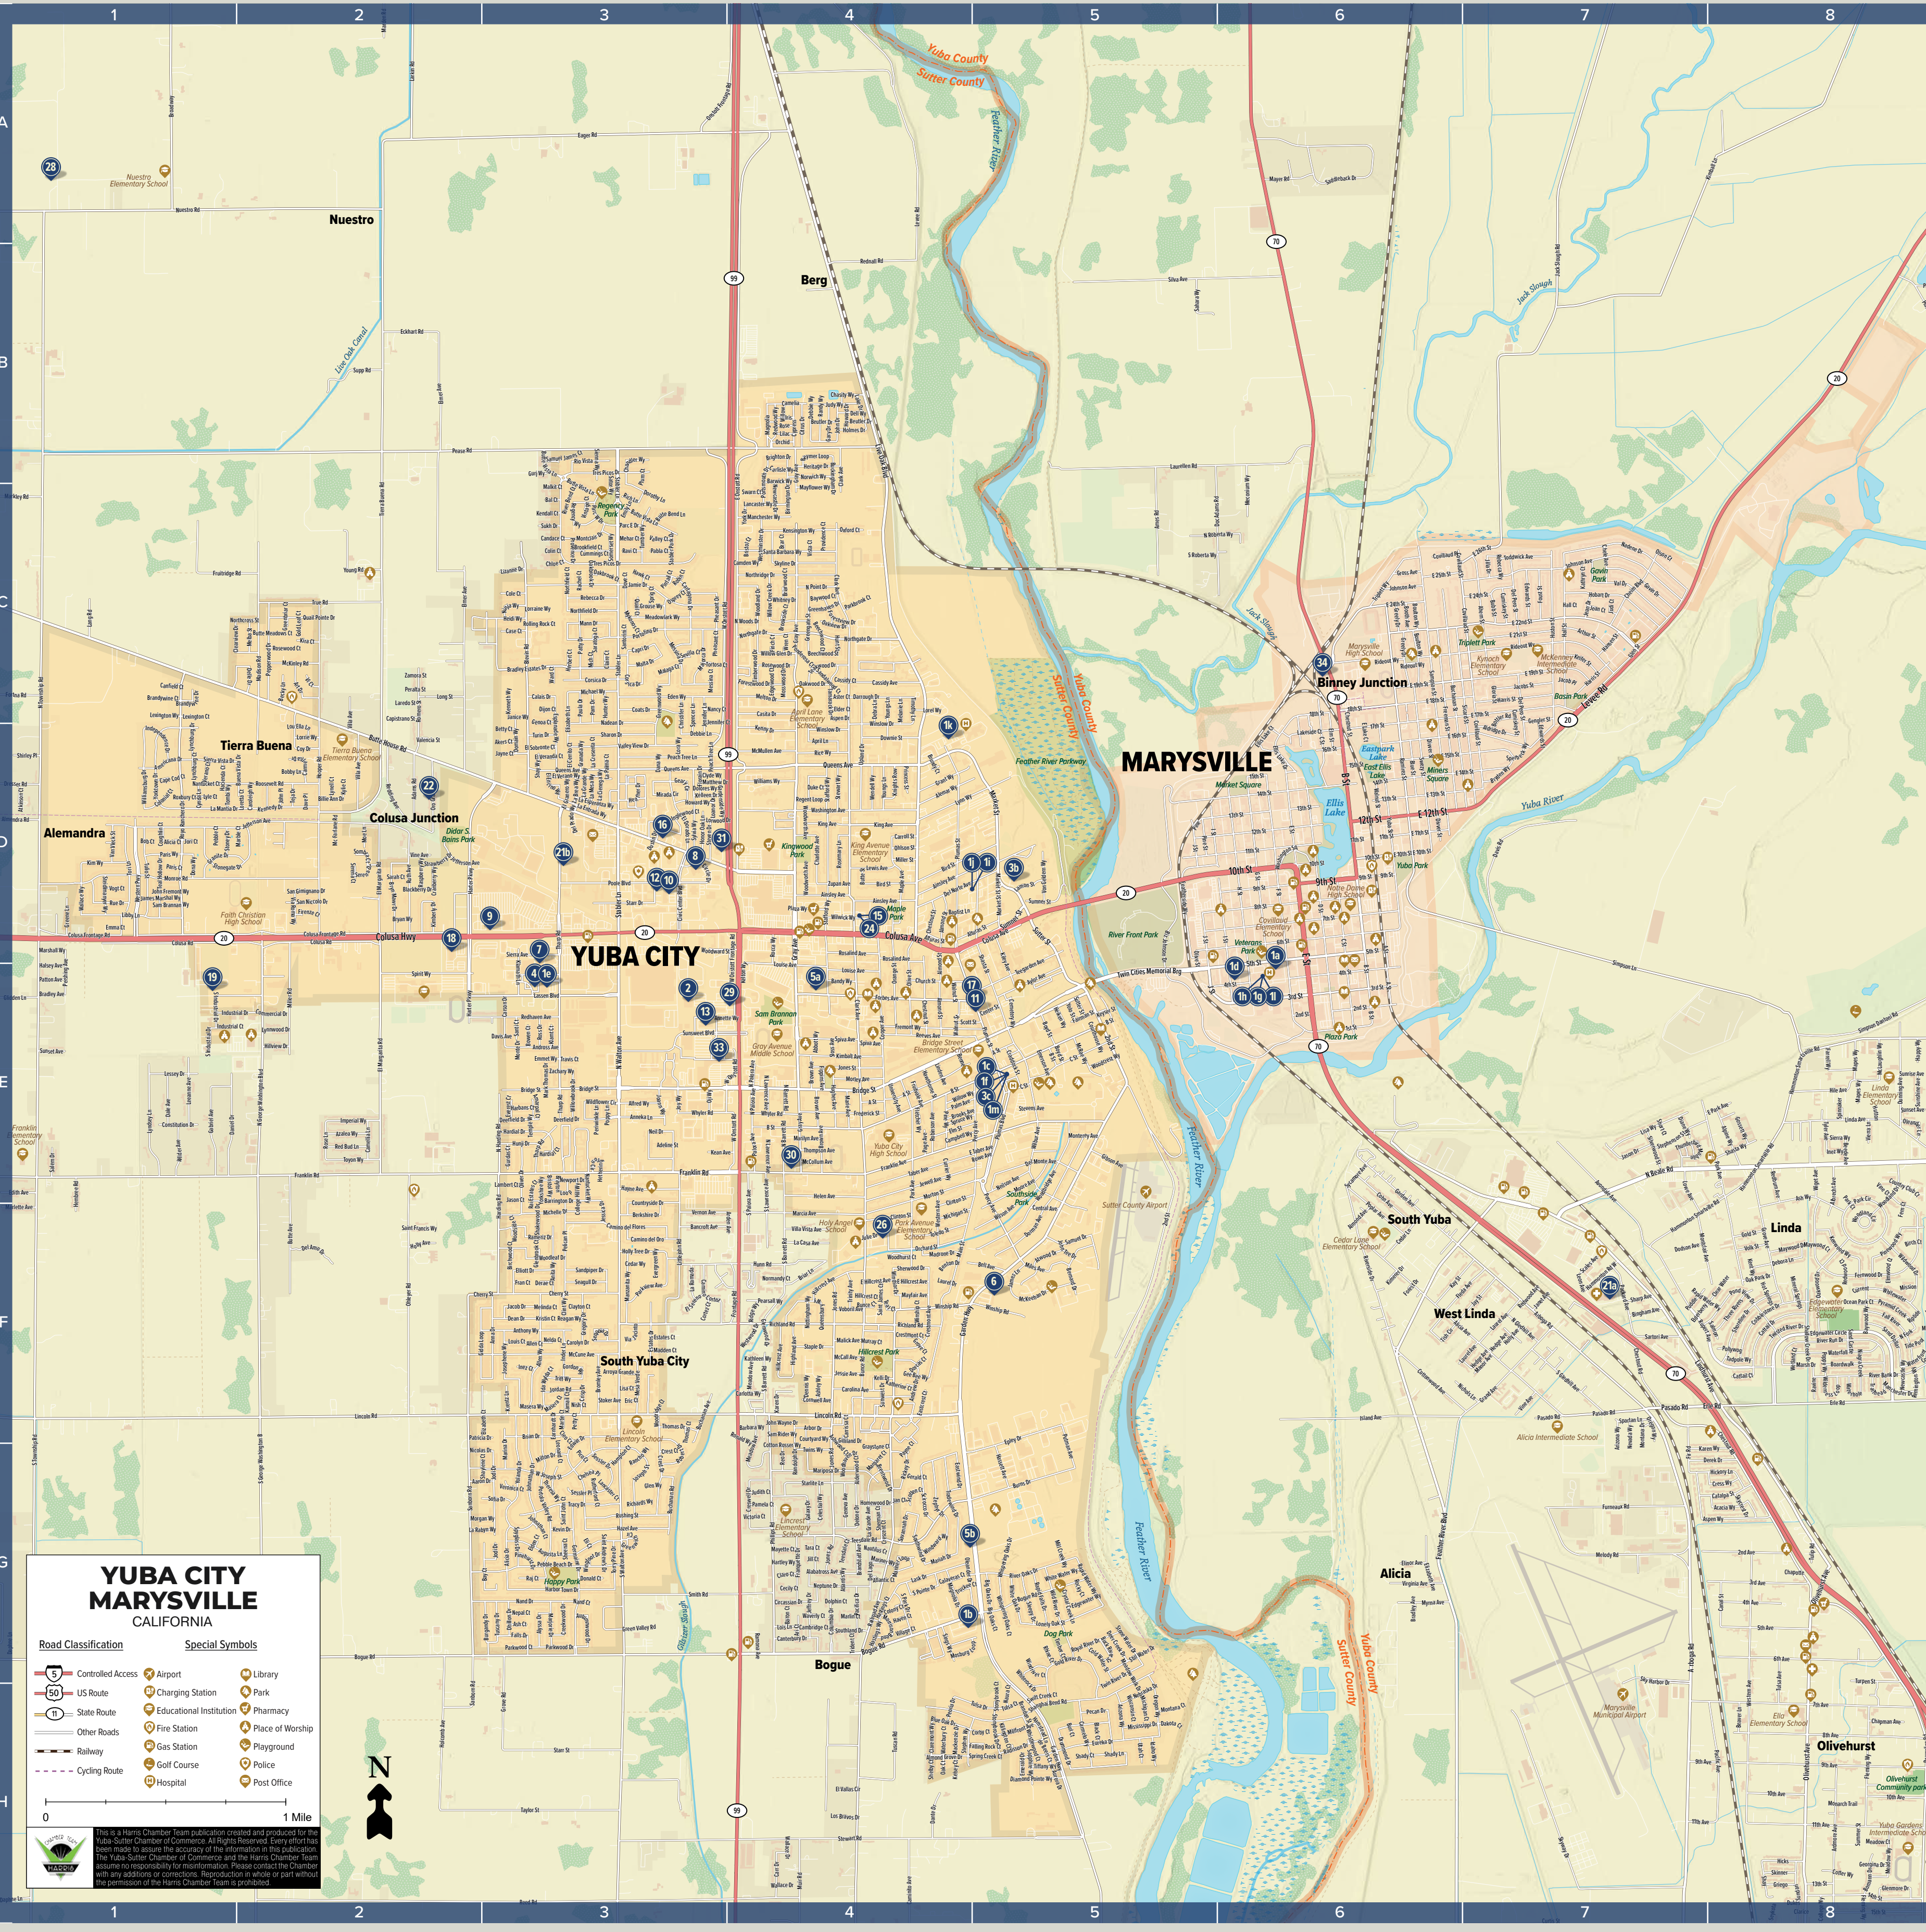

You Can! YUBA CITY
BUSINESS AND DEVELOPMENT SUPPORT
CONTACT US
youcan@yubacity.net
www.yubacity.net/youcan

WAYBACK BURGERS
712 West Onstott Frontage Rd, Yuba City, CA 95991
(530) 777-3333

Adventist Health
Learn more about our expertise at AdventistHealthRideout.org

Sacred Earth Apothecary
Yuba City's top metaphysical, all natural store for spiritual growth and knowledge. Offering weekly women's book clubs, monthly classes, and daily soul healing sessions.
229 Clark Ave Ste D
Yuba City, CA 95991
539-802-7450
sacred-earth-01@gmail.com
sacred-earth-apothecary.com

Adventist Health
Rideout

ONATREATMENTCENTER
TOP RATED DUAL DIAGNOSIS DRUG & ALCOHOL TREATMENT CENTER IN NORTHERN CALIFORNIA
Reliving living quarters, peaceful surroundings and clinically effective treatment. All tailored for a stress-free experience of healing, comfort and recovery.
CALL OR TEXT 24/7
(530) 869-6163 • onatreatmentcenter.com

LINDAS Soda Bar & Grill
Open daily 7-3
668 Phymas Street • Yuba City, CA 95991 • (530) 673-8140

SACRAMENTO VALLEY WALNUT GROWERS LLC.
896 O'Banion Rd, Yuba City, CA 95991
530-671-7630 • sacvalleynut.com

Yuba-Sutter Transit
Safety • Service • Smiles
New Service Updates Available in 2025
2100 B St, Marysville, CA 95901 • (530) 434-4800 • yubasuttertransit.com

Sicilia VINEYARDS
3981 Nuestrro Rd, Yuba City, CA 95993 • (530) 701-3705 • siciliasvineyards.com

ShoEi
ICHIBAN CALIFORNIA WALNUTS
ShoEi Foods USA, Inc.
1900 Feather River Boulevard, Olivhurst, CA 95961 USA
530-742-7866 | www.shoefoodsusa.com

STREET INDEX

1st St	10th St	11th St	12th St	13th St	14th St	15th St	16th St	17th St	18th St	19th St	20th St	21st St	22nd St	23rd St	24th St	25th St	26th St	27th St	28th St	29th St	30th St	31st St	32nd St	33rd St	34th St	35th St	36th St	37th St	38th St	39th St	40th St	41st St	42nd St	43rd St	44th St	45th St	46th St	47th St	48th St	49th St	50th St	51st St	52nd St	53rd St	54th St	55th St	56th St	57th St	58th St	59th St	60th St	61st St	62nd St	63rd St	64th St	65th St	66th St	67th St	68th St	69th St	70th St	71st St	72nd St	73rd St	74th St	75th St	76th St	77th St	78th St	79th St	80th St	81st St	82nd St	83rd St	84th St	85th St	86th St	87th St	88th St	89th St	90th St	91st St	92nd St	93rd St	94th St	95th St	96th St	97th St	98th St	99th St	100th St