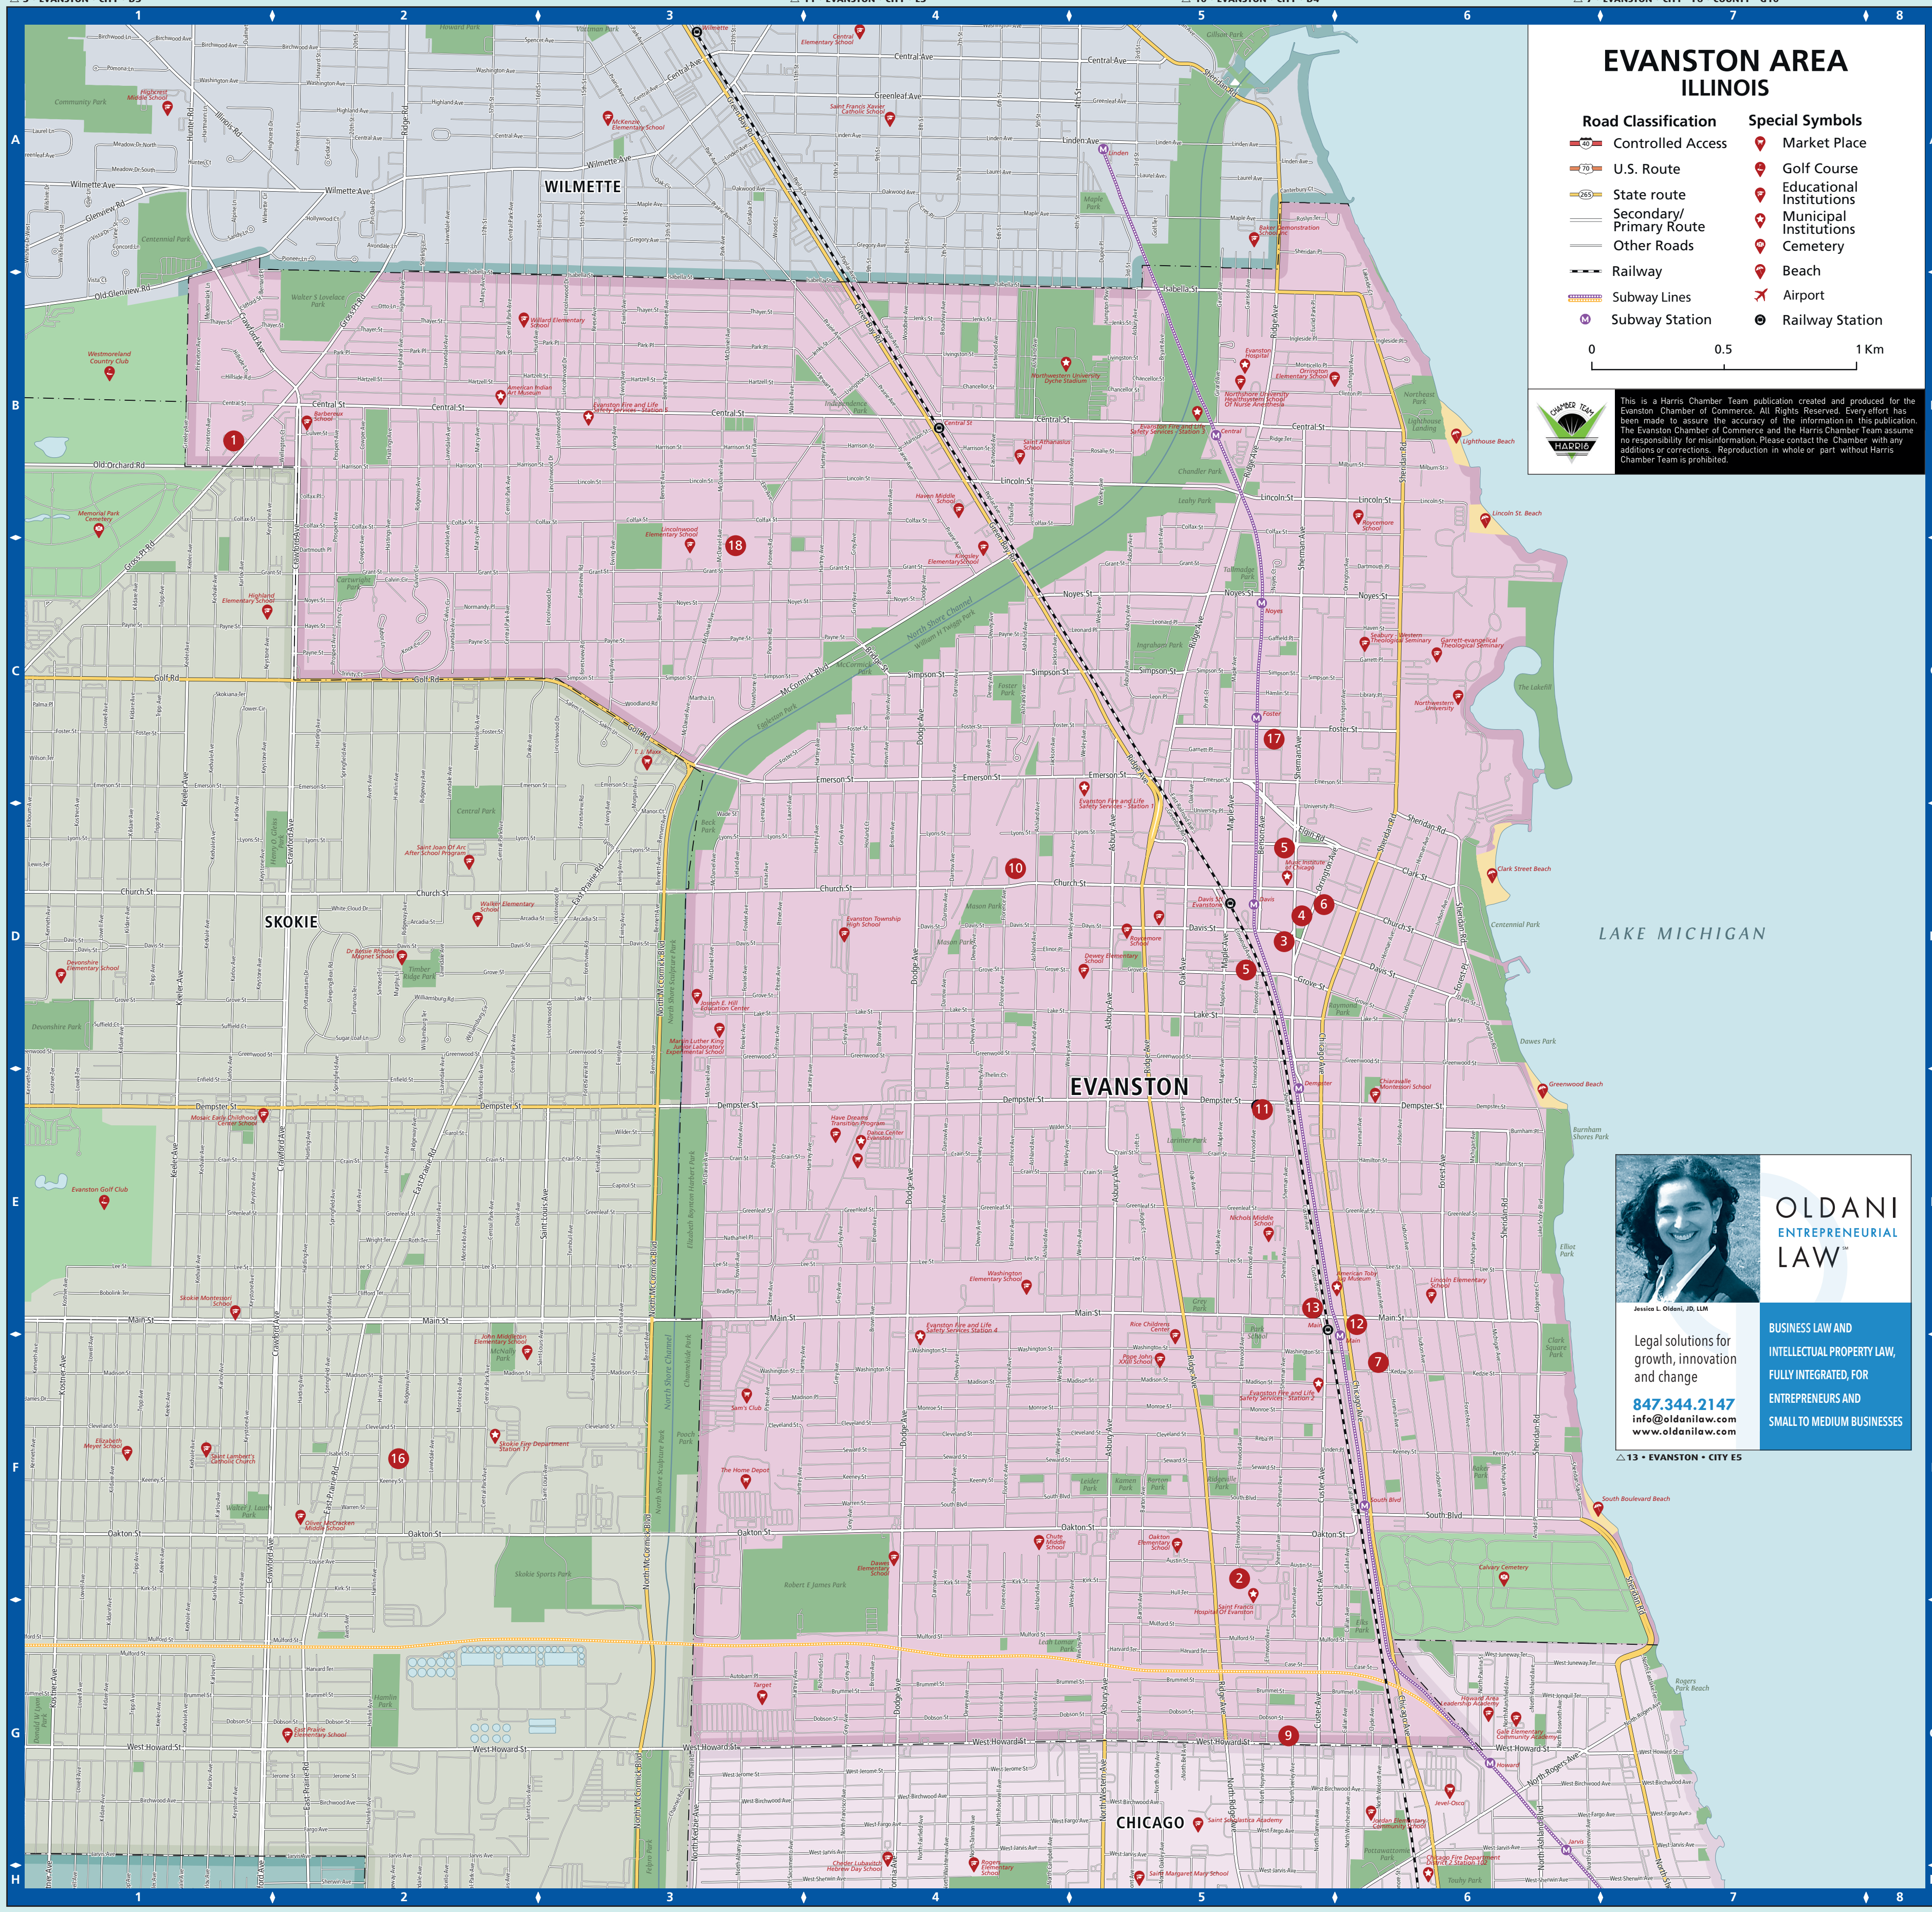

fishel
Hours: Mon, Tues, Wed, Thur, Fri 9 am to 5 pm

Renew your belief in yourself
www.hipcircle.org • info@hipcircle.org • 847-859-9427

All Women are Strong, Beautiful, & Worthy of Attention

Join streaming classes from anywhere

hip circle
Renew your belief in yourself

Multilingual Connections
Global business solutions in 75+ languages

- Translation
- Transcription
- Subtitling
- Voiceover
- Websites
- Business meetings
- HR training
- Corporate videos

contact@multilingualconnections.com | 773.292.5500 | multilingualconnections.com

ServiceMaster Restore
Chicago Oak Park North Shore
855-9-SIMONS

WATER • FIRE • FLOOD • SPECIALTY CLEANING

Clarke's OFF CAMPUS
804 Davis Street, Evanston, Illinois 60201
847-864-1610

CLARKE'S ONLINE PORTAL

Order from us directly and receive **25% off** your first order and get the **LOWEST PRICING**

Mac's Fixed Fast!

Lapin Systems
1547 N. Lincoln St. Evanston, IL 60201
312.338.9945
www.lapin.com

Lapin is Chicago's top Apple Premium Service Provider as rated by customers in reviews on Google, Yelp and Consumers Checkbook.

- AppleCare and out-of-warranty repairs
- Data recovery, HDSSD/RAM upgrades and more
- No appointments necessary—walk-ins welcome

Plumbing Heating & Cooling Bathroom Design & Remodeling

FREE ESTIMATES

847.864.5225
www.cahillinc.com

1515 CHURCH STREET, EVANSTON

GROUP FOX APARTMENTS

Where you want to be.

groupfox.com | (773) 267-3939